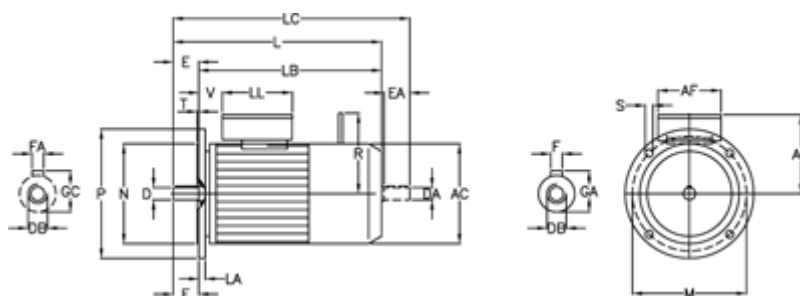

Data Sheet

Article number: 25025414406751

Description: Bonfiglioli brake motor BE71A-4-FD3.5 0.25KW
1400 rpm 3x230/400v 50HZ IE2 DC brake IP55 3.5 B5R stainless steel

Measures

A/F = 98	EA = 30	LC = 342	V = 25
AC = 138	F = 5	LL = 133	
AD = 132	FA = 5	M = 130	
D = 14	GA = 16.0	N = 110	
DA = 14	GC = 16.0	P = 160	
DB = M5	L = 310	R = 103	
DB1 = M5	LA = 10.0	S = 9.5	
E = 30	LB = 280	T = 3.0	